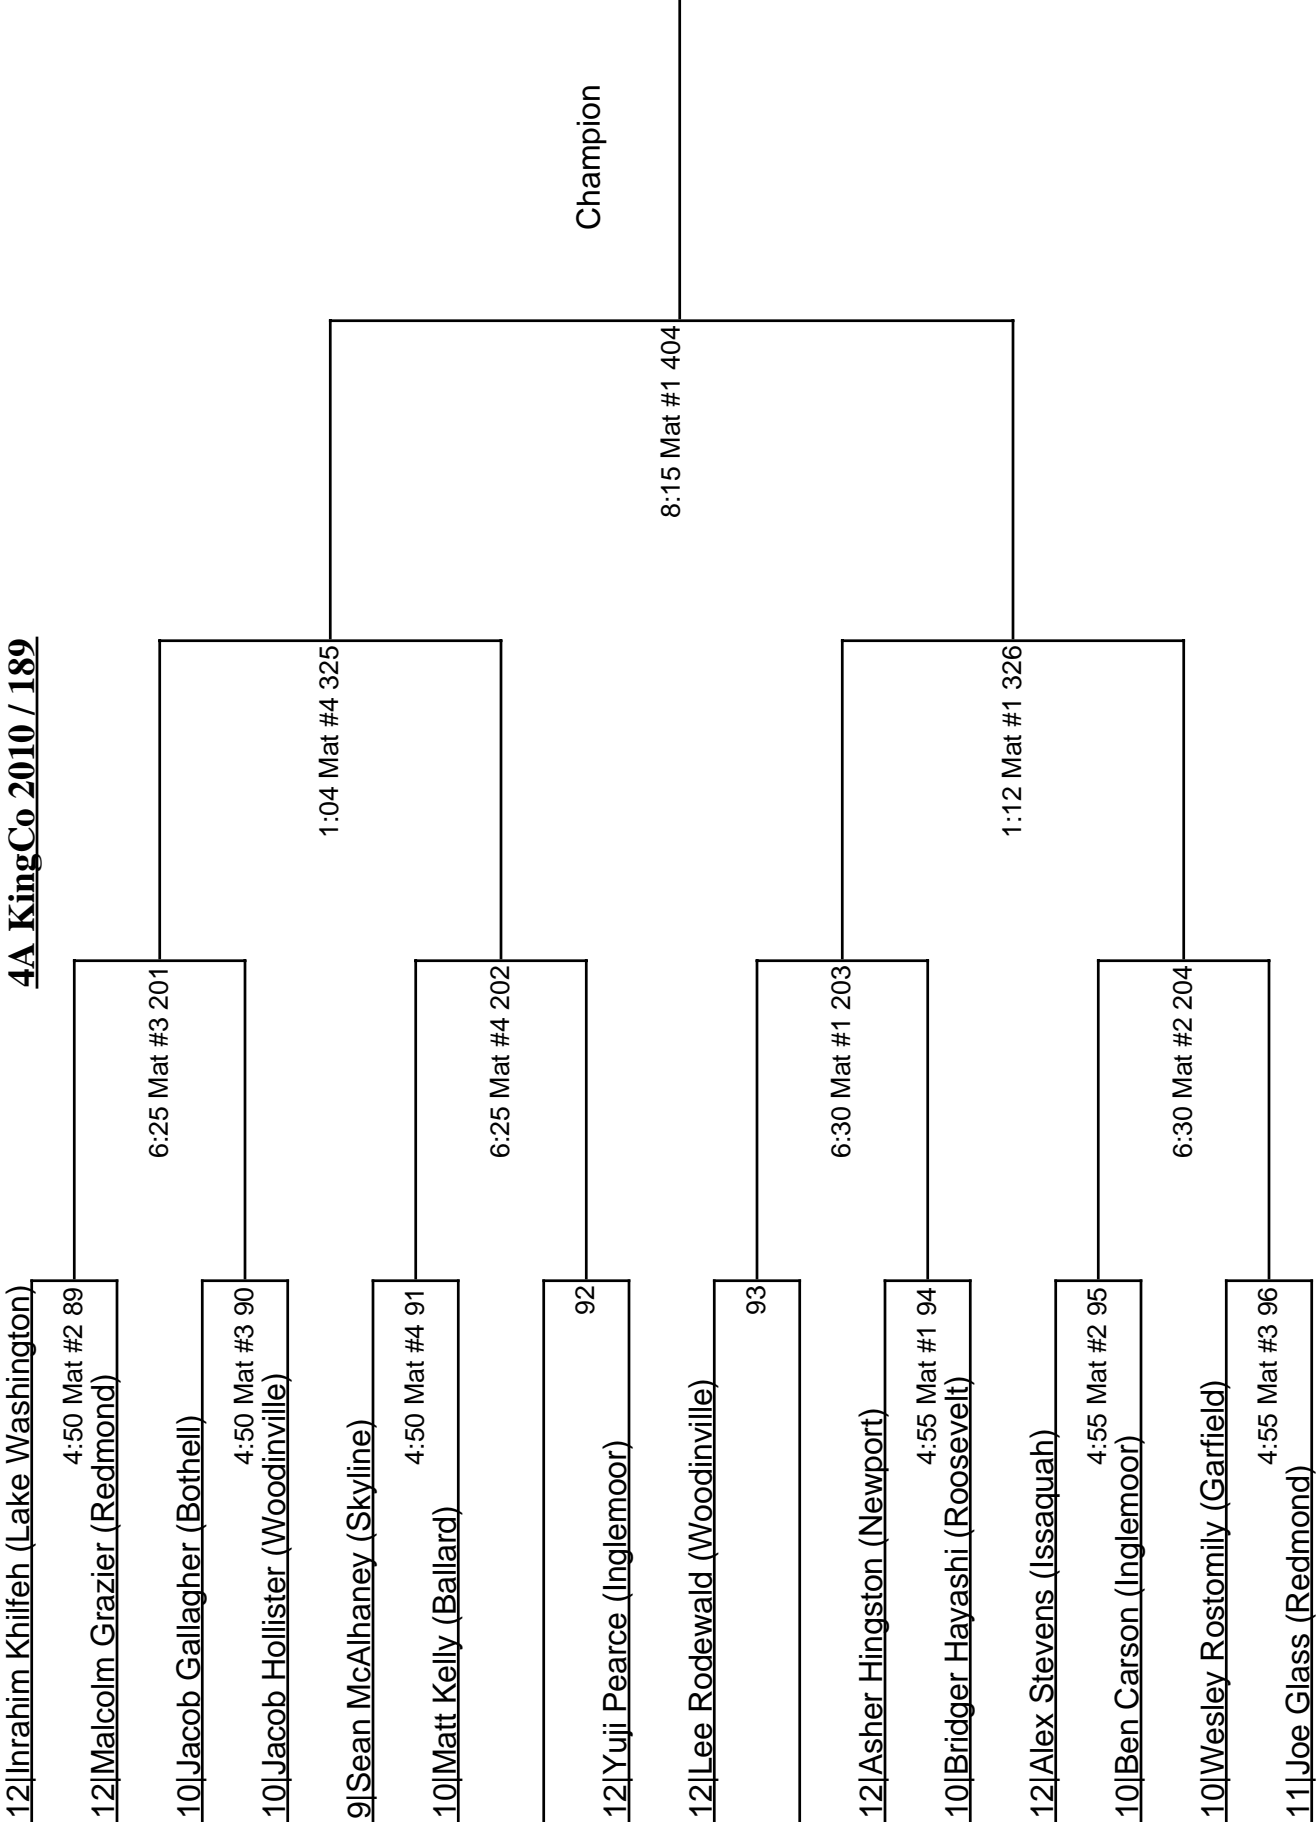

4A KingCo 2010 / 189